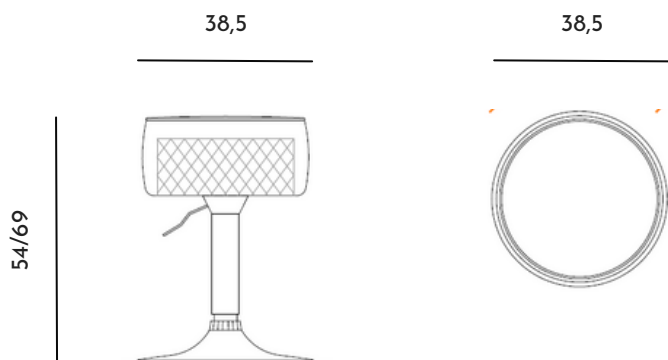

ASTRO Swivel Stool

MC.STO.ARC

Description

Astro, is a swivel height-adjustable stool
The base in steel and the seat is covered in leather.
The seat is enriched by an embroidered geometric pattern, which recalls the interiors of luxury cars.

Designed by Pino Vismara Year 2019

ASTRO Swivel Stool

MC.STO.ARC

Materials: Base: steel
Seating: covering available in different materials

Finishes: