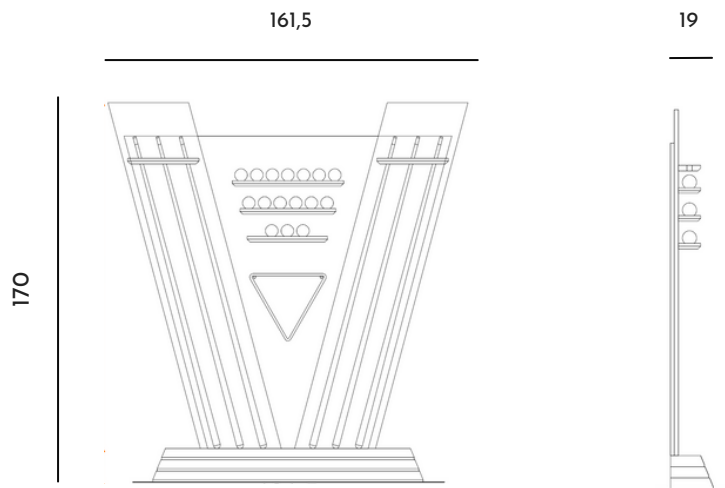

Its V shape is a distinctive feature. Each accessory finds its place: the cues are positioned on the sides and the balls in the center on 3 shelves.

The triangle is hanged in the middle.

The Newde cue holder can be made in different colors, combined with the Newde pool table.

Designed by Vismara

Year 2016

Extra Accessories:

Set of cues

Set of balls

NEWDE Cue Rack

NWD.POC.170

Materials: Structure: MDF Lacquered
Triangle hooks: steel