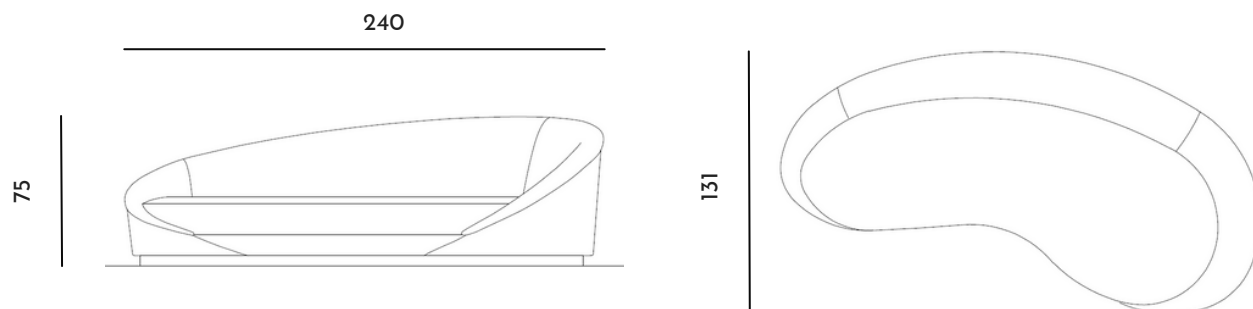

SOFA Curved Sofa

LE.SF.WA

Description

Wavy curved sofa is characterized by a timeless design. Its dramatic presence gives an eccentric touch to any interior. The backrest shape is enveloping and sinuous with decreasing height. It is enriched by a golden/chrome steel base which gives light and brilliance to the entire seat.

Designed by **Pino Vismara** Year 2018

SOFA Curved Sofa

LE.SF.WA

Materials:

Base: steel

Seating: covering available in different materials

Finishes:

Metal
4 finishes Available