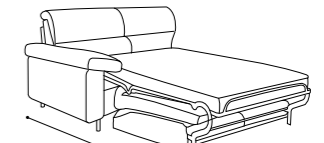

## Claudia15 technical details:

Cover: completely removable. Structure: in seasoned and agglomerated wood. Cover structure: Coupled velvet. Armrests: in non-deformable polyurethane foam D. 18kg/m<sup>3</sup> covered with polyester wadding. Seat cushions: In polyurethane foam non-deformable D. 30kg/m<sup>3</sup> covered with polyester padding. Back cushions: In non-deformable polyurethane foam D. 21kg/m<sup>3</sup> super soft covered with polyester wadding. Feet: chrome h.12

226  
DIVANO MAXI / MAXI SOFA

200  
MATERASSO / MATTRESS  
L. 160 P. 193 H. 15

202  
DIVANO MAXI LATERALE DX-SX  
RIGHT-LEFT SIDE MAXI SOFA

200  
MATERASSO / MATTRESS  
L. 160 P. 193 H. 15

206  
DIVANO 3 POSTI / 3 SEAT SOFA

200  
MATERASSO / MATTRESS  
L. 140 P. 193 H. 15

182  
DIVANO 3 POSTI LATERALE DX-SX  
RIGHT-LEFT SIDE 3 SEAT SOFA

200  
MATERASSO / MATTRESS  
L. 140 P. 193 H. 15

186  
DIVANO 2 POSTI / 2 SEAT SOFA

200  
MATERASSO / MATTRESS  
L. 120 P. 193 H. 15