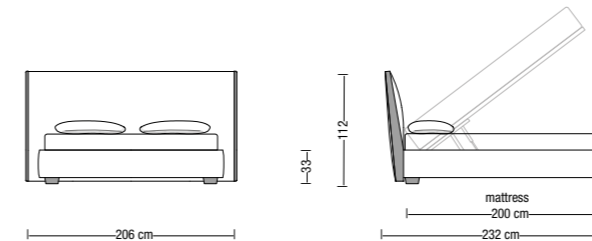

Bed 206 cm / Tailor base 180 cm
/ Tailor base 190 cm
/ Tailor base 200 cm

IN304T 190-200

Letto 304 cm / Base Tailor 190 cm
/ Base Tailor 200 cm

Bed 304 cm / Tailor base 190 cm
/ Tailor base 200 cm

IN206TC 180-190-200

Letto 206 cm / Base contenitore 180 cm
/ Base contenitore 190 cm
/ Base contenitore 200 cm

Bed 206 cm / Storage base 180 cm
/ Storage base 190 cm
/ Storage base 200 cm

IN304TC 190-200

Letto 304 cm / Base contenitore 190 cm
/ Base contenitore 200 cm

Bed 304 cm / Storage base 190 cm
/ Storage base 200 cm

IN206TQ

Letto 206 cm / Base Tailor 174 cm queen size
Bed 206 cm / Tailor base 174 cm queen size

IN206TCQ

Letto 206 cm / Base contenitore 174 cm queen size
Bed 206 cm / Storage base 174 cm queen size