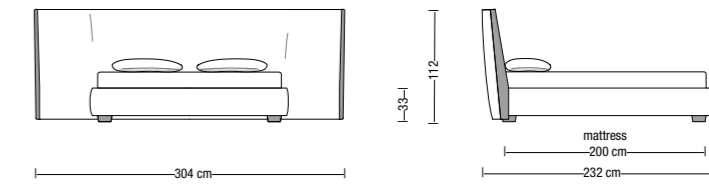

Base: half-hidden solid wood feet.

Wood finish: canaletto oak or coke oak.

Finiture legno
Wood finishes

Noce canaletto Rovere coke
Canaletto walnut Coke oak wood

IN206T 180-190-200

Letto 206 cm / Base Tailor 180cm
/ Base Tailor 190 cm
/ Base Tailor 200 cm

Bed 206 cm / Tailor base 180 cm
/ Tailor base 190 cm
/ Tailor base 200 cm

IN304T 190-200

Letto 304 cm / Base Tailor 190 cm
/ Base Tailor 200 cm

Bed 304 cm / Tailor base 190 cm
/ Tailor base 200 cm

IN206TC 180-190-200

Letto 206 cm / Base contenitore 180 cm
/ Base contenitore 190 cm
/ Base contenitore 200 cm

Bed 206 cm / Storage base 180 cm
/ Storage base 190 cm
/ Storage base 200 cm

IN304TC 190-200

Letto 304 cm / Base contenitore 190 cm
/ Base contenitore 200 cm