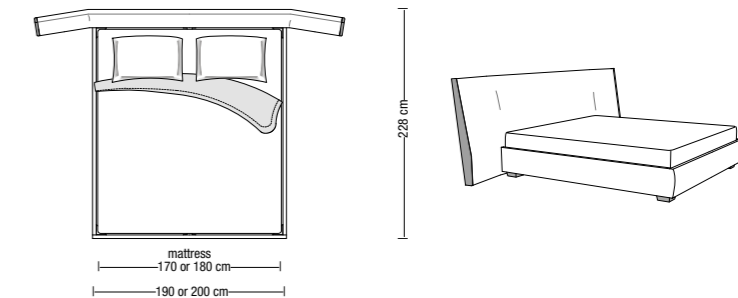

Base: half-hidden solid wood feet.

Wood finish: canaletto oak or coke oak.

Finiture legno
Wood finishes

Noce canaletto Rovere coke
Canaletto walnut Coke oak wood

IN206T 180-190-200

Letto 206 cm / Base Tailor 180cm
/ Base Tailor 190 cm
/ Base Tailor 200 cm

Bed 206 cm / Tailor base 180 cm
/ Tailor base 190 cm
/ Tailor base 200 cm

IN304T 190-200

Letto 304 cm / Base Tailor 190 cm
/ Base Tailor 200 cm

Bed 304 cm / Tailor base 190 cm
/ Tailor base 200 cm

IN206TC 180-190-200

Letto 206 cm / Base contenitore 180 cm
/ Base contenitore 190 cm
/ Base contenitore 200 cm

Bed 206 cm / Storage base 180 cm
/ Storage base 190 cm
/ Storage base 200 cm

IN304TC 190-200

Letto 304 cm / Base contenitore 190 cm
/ Base contenitore 200 cm