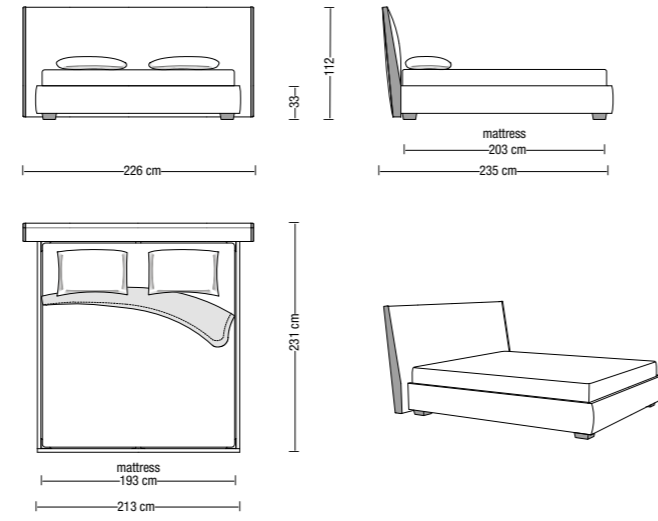

Letto 206 cm / Base contenitore 180 cm
/ Base contenitore 190 cm
/ Base contenitore 200 cm

Bed 206 cm / Storage base 180 cm
/ Storage base 190 cm
/ Storage base 200 cm

IN304TC 190-200

Letto 304 cm / Base contenitore 190 cm
/ Base contenitore 200 cm

Bed 304 cm / Storage base 190 cm
/ Storage base 200 cm

IN206TQ

Letto 206 cm / Base Tailor 174 cm queen size
Bed 206 cm / Tailor base 174 cm queen size

IN206TCQ

Letto 206 cm / Base contenitore 174 cm queen size
Bed 206 cm / Storage base 174 cm queen size

IN226TK

Letto 226 cm / Base Tailor 213 cm king size
Bed 226 cm / Tailor base 213 cm king size

IN226TCK

Letto 226 cm / Base contenitore 213 cm king size
Bed 226 cm / Storage base 213 cm king size

IN317TK

Letto 317 cm / Base Tailor 213 cm king size
Bed 317 cm / Tailor base 213 cm king size