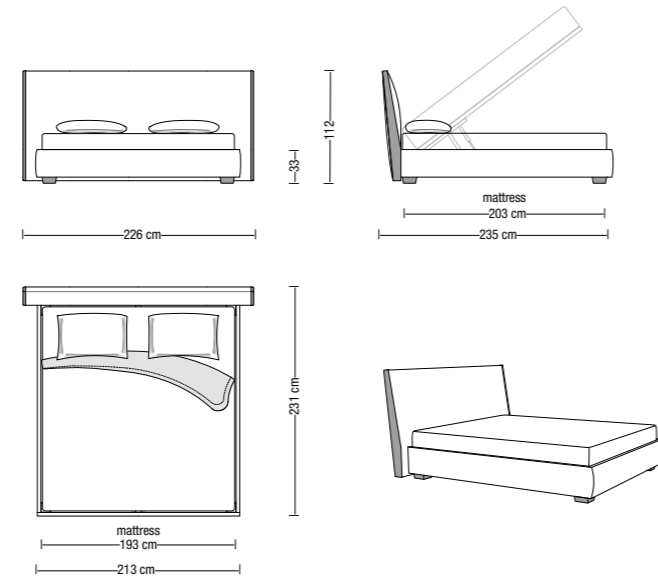

Letto 206 cm / Base contenitore 180 cm
/ Base contenitore 190 cm
/ Base contenitore 200 cm

Bed 206 cm / Storage base 180 cm
/ Storage base 190 cm
/ Storage base 200 cm

IN304TC 190-200

Letto 304 cm / Base contenitore 190 cm
/ Base contenitore 200 cm

Bed 304 cm / Storage base 190 cm
/ Storage base 200 cm

IN206TQ

Letto 206 cm / Base Tailor 174 cm queen size
Bed 206 cm / Tailor base 174 cm queen size

IN206TCQ

Letto 206 cm / Base contenitore 174 cm queen size
Bed 206 cm / Storage base 174 cm queen size

IN226TK

Letto 226 cm / Base Tailor 213 cm king size
Bed 226 cm / Tailor base 213 cm king size

IN226TCK

Letto 226 cm / Base contenitore 213 cm king size
Bed 226 cm / Storage base 213 cm king size

IN317TK

Letto 317 cm / Base Tailor 213 cm king size
Bed 317 cm / Tailor base 213 cm king size