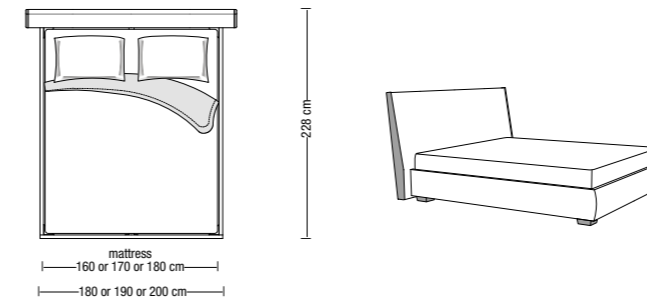

Base: half-hidden solid wood feet.

Wood finish: canaletto oak or coke oak.

Finiture legno
Wood finishes

Noce canaletto Rovere coke
Canaletto walnut Coke oak wood

IN206T 180-190-200

Letto 206 cm / Base Tailor 180cm
/ Base Tailor 190 cm
/ Base Tailor 200 cm

Bed 206 cm / Tailor base 180 cm
/ Tailor base 190 cm
/ Tailor base 200 cm

IN304T 190-200

Letto 304 cm / Base Tailor 190 cm
/ Base Tailor 200 cm

Bed 304 cm / Tailor base 190 cm
/ Tailor base 200 cm

IN206TC 180-190-200

Letto 206 cm / Base contenitore 180 cm
/ Base contenitore 190 cm
/ Base contenitore 200 cm

Bed 206 cm / Storage base 180 cm
/ Storage base 190 cm
/ Storage base 200 cm

IN304TC 190-200

Letto 304 cm / Base contenitore 190 cm
/ Base contenitore 200 cm