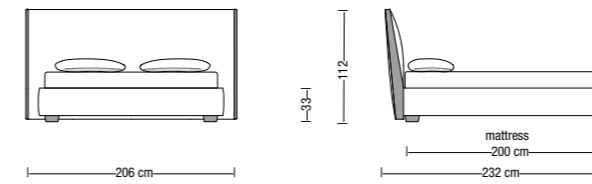

Base: half-hidden solid wood feet.

Wood finish: canaletto oak or coke oak.

Finiture legno
Wood finishes

Noce canaletto Rovere coke
Canaletto walnut Coke oak wood

IN206T 180-190-200

Letto 206 cm / Base Tailor 180cm
/ Base Tailor 190 cm
/ Base Tailor 200 cm

Bed 206 cm / Tailor base 180 cm
/ Tailor base 190 cm
/ Tailor base 200 cm

IN304T 190-200

Letto 304 cm / Base Tailor 190 cm
/ Base Tailor 200 cm

Bed 304 cm / Tailor base 190 cm
/ Tailor base 200 cm

IN206TC 180-190-200

Letto 206 cm / Base contenitore 180 cm
/ Base contenitore 190 cm
/ Base contenitore 200 cm

Bed 206 cm / Storage base 180 cm
/ Storage base 190 cm
/ Storage base 200 cm

IN304TC 190-200

Letto 304 cm / Base contenitore 190 cm
/ Base contenitore 200 cm