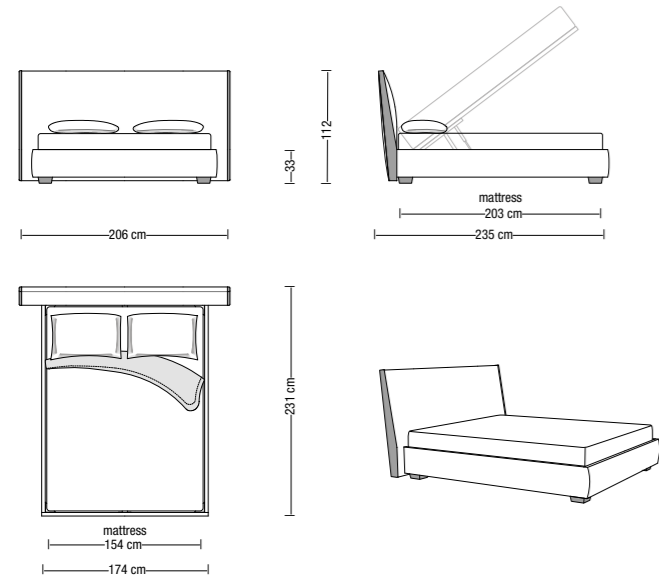

Letto 206 cm / Base contenitore 180 cm
/ Base contenitore 190 cm
/ Base contenitore 200 cm

Bed 206 cm / Storage base 180 cm
/ Storage base 190 cm
/ Storage base 200 cm

IN304TC 190-200

Letto 304 cm / Base contenitore 190 cm
/ Base contenitore 200 cm

Bed 304 cm / Storage base 190 cm
/ Storage base 200 cm

IN206TQ

Letto 206 cm / Base Tailor 174 cm queen size
Bed 206 cm / Tailor base 174 cm queen size

IN206TCQ

Letto 206 cm / Base contenitore 174 cm queen size
Bed 206 cm / Storage base 174 cm queen size

IN226TK

Letto 226 cm / Base Tailor 213 cm king size
Bed 226 cm / Tailor base 213 cm king size

IN226TCK

Letto 226 cm / Base contenitore 213 cm king size
Bed 226 cm / Storage base 213 cm king size

IN317TK

Letto 317 cm / Base Tailor 213 cm king size
Bed 317 cm / Tailor base 213 cm king size