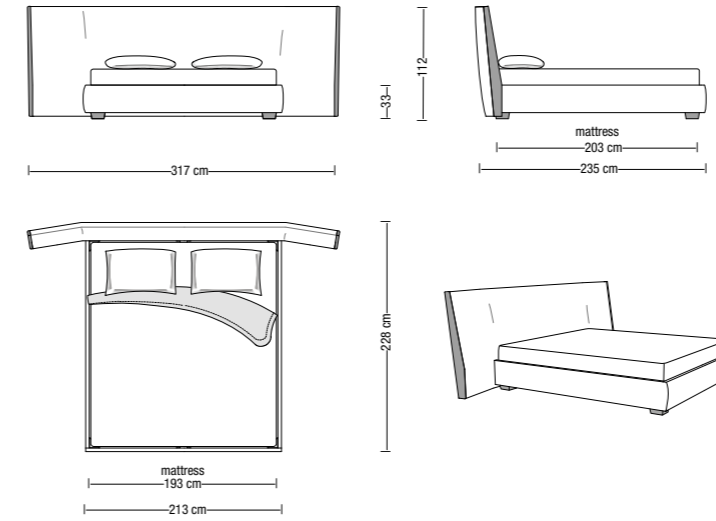

Bed 304 cm / Storage base 190 cm
/ Storage base 200 cm

IN206TQ

Letto 206 cm / Base Tailor 174 cm queen size
Bed 206 cm / Tailor base 174 cm queen size

IN206TCQ

Letto 206 cm / Base contenitore 174 cm queen size
Bed 206 cm / Storage base 174 cm queen size

IN226TK

Letto 226 cm / Base Tailor 213 cm king size
Bed 226 cm / Tailor base 213 cm king size

IN226TCK

Letto 226 cm / Base contenitore 213 cm king size
Bed 226 cm / Storage base 213 cm king size

IN317TK

Letto 317 cm / Base Tailor 213 cm king size
Bed 317 cm / Tailor base 213 cm king size

IN317TCK

Letto 317 cm / Base contenitore 213 cm king size
Bed 317 cm / Storage base 213 cm king size

IN140X58P

Panchetta da 140x58 cm
Bench 140x58 cm