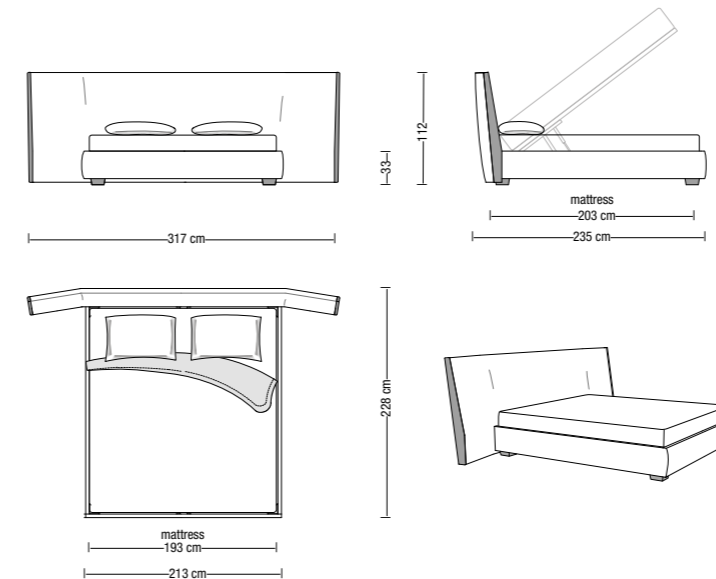

Bed 304 cm / Storage base 190 cm
/ Storage base 200 cm

IN206TQ

Letto 206 cm / Base Tailor 174 cm queen size
Bed 206 cm / Tailor base 174 cm queen size

IN206TCQ

Letto 206 cm / Base contenitore 174 cm queen size
Bed 206 cm / Storage base 174 cm queen size

IN226TK

Letto 226 cm / Base Tailor 213 cm king size
Bed 226 cm / Tailor base 213 cm king size

IN226TCK

Letto 226 cm / Base contenitore 213 cm king size
Bed 226 cm / Storage base 213 cm king size

IN317TK

Letto 317 cm / Base Tailor 213 cm king size
Bed 317 cm / Tailor base 213 cm king size

IN317TCK

Letto 317 cm / Base contenitore 213 cm king size
Bed 317 cm / Storage base 213 cm king size

IN140X58P

Panchetta da 140x58 cm
Bench 140x58 cm